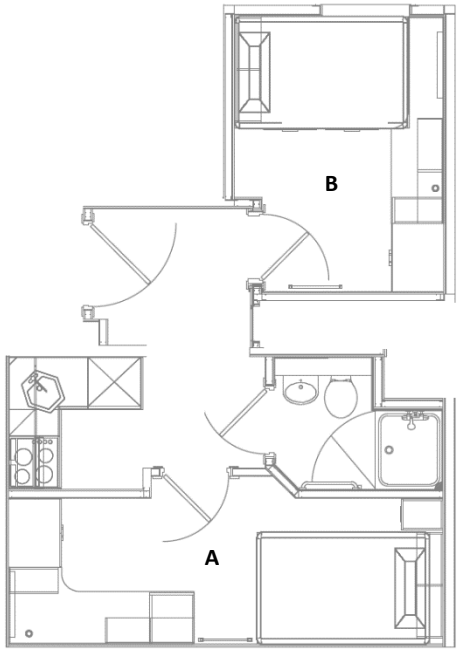

# ULTRA TWODIO (shared bathroom)

Rooms: 511A, 511B

## Summary

Room size range: ?? sqm — ?? sqm    Occupancy: Single

Numbers of rooms: 2    Rent per week: £124pw